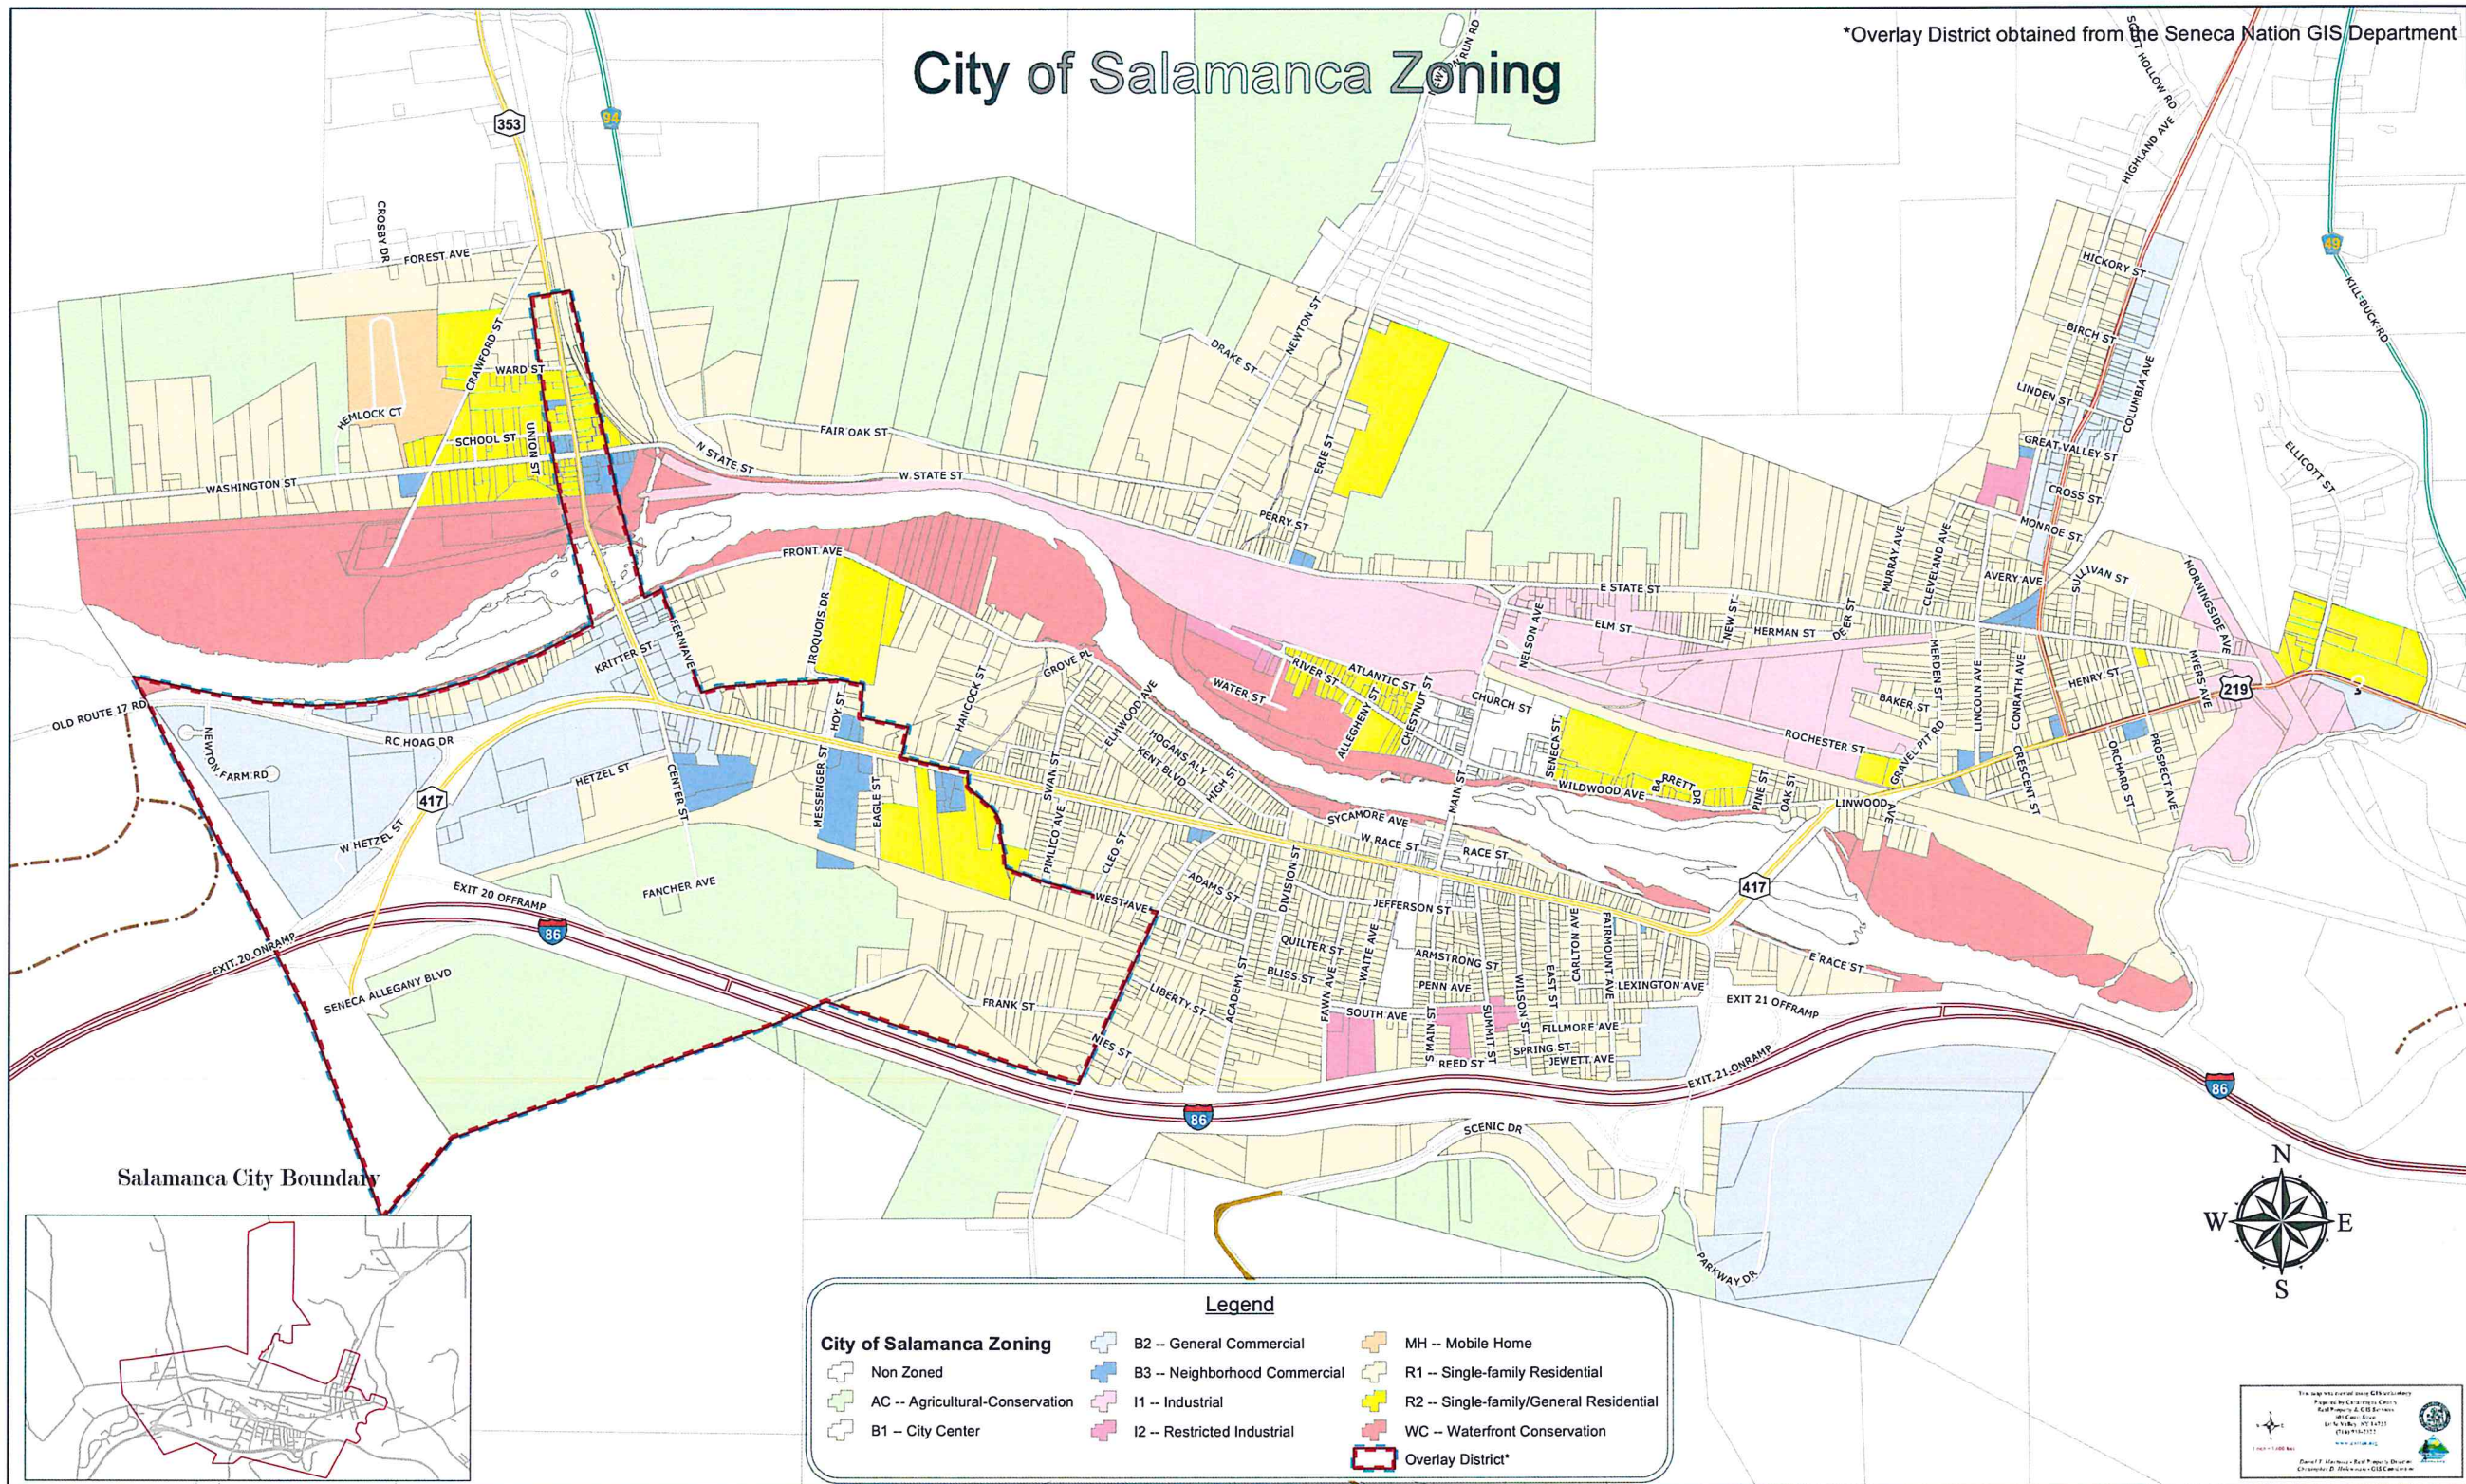

City of Salamanca Zoning

*Overlay District obtained from the Seneca Nation GIS Department

Salamanca City Boundary

City of Salamanca Zoning					
	Non Zoned		B2 -- General Commercial		MH -- Mobile Home
	AC -- Agricultural-Conservation		B3 -- Neighborhood Commercial		R1 -- Single-family Residential
	B1 -- City Center		I1 -- Industrial		R2 -- Single-family/General Residential
			I2 -- Restricted Industrial		WC -- Waterfront Conservation
					Overlay District*